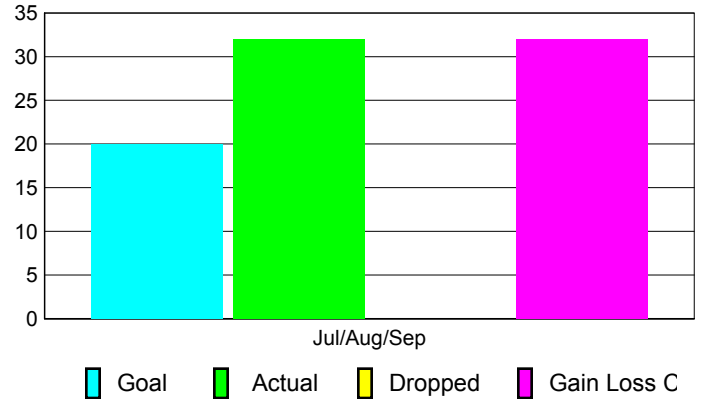

Membership Results 2010-2011

Goal, New, Dropped, Gain/Loss