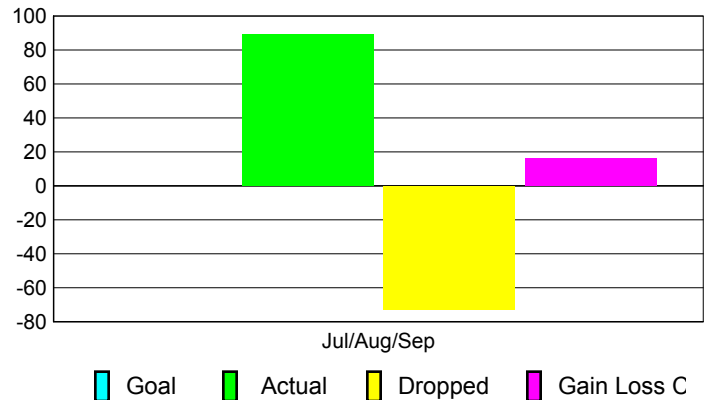

Membership Results 2010-2011

Goal, New, Dropped, Gain/Loss